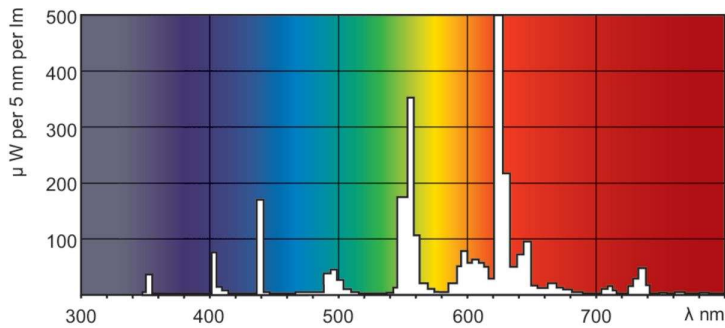

Fotometriske data

Spectral Power Distribution Colour - MASTER TL-D Super 80 18W/827 1SL/25

Levetid

Life Expectancy Diagram - MASTER TL-D Super 80 18W/827 1SL/25

Life Expectancy Diagram - MASTER TL-D Super 80 18W/827 1SL/25