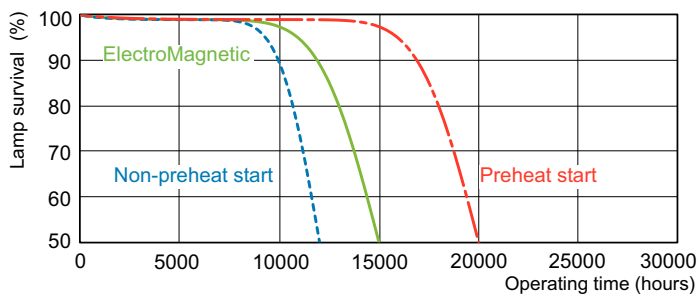

Fotometriske data

Spectral Power Distribution Colour - MASTER TL-D Super 80 18W/827 1SL/25

Levetid

Life Expectancy Diagram - MASTER TL-D Super 80 18W/827 1SL/25

Life Expectancy Diagram - MASTER TL-D Super 80 18W/827 1SL/25