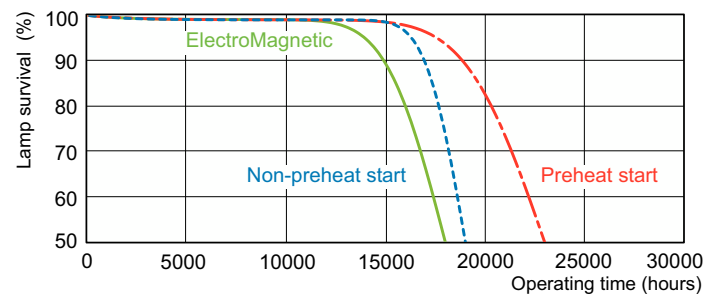

Fotometriske data

Spectral Power Distribution Colour - MASTER TL-D Super 80 18W/827 1SL/25

Levetid

Life Expectancy Diagram - MASTER TL-D Super 80 18W/827 1SL/25

Life Expectancy Diagram - MASTER TL-D Super 80 18W/827 1SL/25