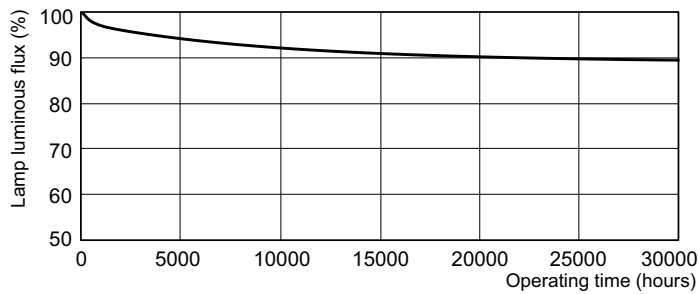

MASTER TL-D Super 80

Levetid

Lumen Maintenance Diagram - MASTER TL-D Super 80 18W/827 1SL/25